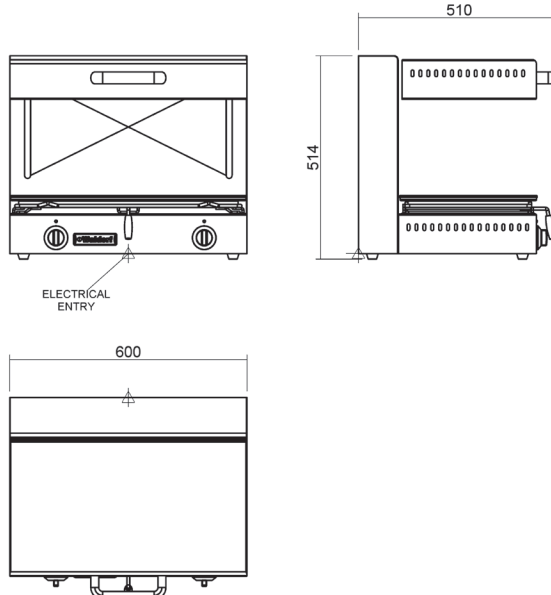

Technical data sheet for

ADJUSTABLE ELECTRIC SALAMANDER

Specifications

Elements

2 x 1.8kW

Electrical requirements

230-240V, 1P+N+E, 50/60Hz, 3.6kW, 15A

DIMENSIONS

Width 600mm

Depth 510mm

(540mm with wall mounting bracket)

Height 514mm

COOKING AREA

Rack size 600mm x 350mm

1/1 GN pan size

PACKING DATA

0.23m³, 53kg

ELECTRICAL CONNECTION

3 pin plug cordset (15A) fitted

OPTIONS AT EXTRA COST

Wall mounting bracket

SN8100E

MOFFAT

Australia
www.moffat.com.au
New Zealand
www.moffat.co.nz

Australia
Moffat Pty Limited

Victoria/Tasmania
740 Springvale Road
Mulgrave, Victoria 3170
Telephone 03-9518 3888
Facsimile 03-9518 3833
vsales@moffat.com.au

New South Wales
Telephone 02-8833 4111
nswsales@moffat.com.au

South Australia
Telephone 03-9518 3888
vsales@moffat.com.au

Queensland
Telephone 07-3630 8600
qldsales@moffat.com.au

Western Australia
Telephone 08-9202 6820
bgarcia@moffat.com.au

New Zealand
Moffat Limited

Christchurch
Telephone 03-389 1007
sales@moffat.co.nz

Auckland
Telephone 09-574 3150
sales@moffat.co.nz

Designed and manufactured by

MOFFAT

ISO9001
All Waldorf products are designed and manufactured by Moffat using the internationally recognised ISO9001 quality management system, covering design, manufacture and final inspection, ensuring consistent high quality at all times.

Printed in New Zealand
© Copyright Moffat Limited
Moffat 01.12